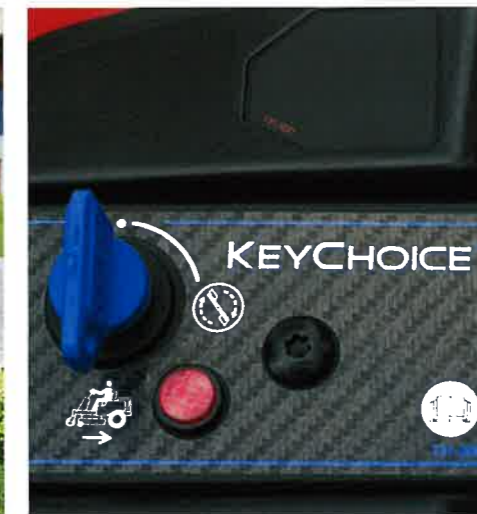

» KEY CHOICE™ MOWING SYSTEM

Remove the key to prevent others from mowing in reverse for added peace of mind.